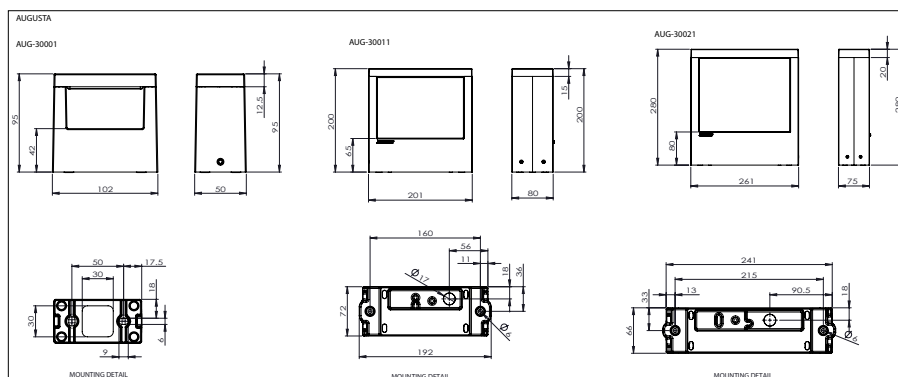

## Technical information

	Model No.	Lamp	Power	Lumen	Optic	CCT	Dimming type	Efficacy	EEC	CRI	Weight
<b>Ø102 - 95 mm</b>											
AUGUSTA 1	<b>AUG-30001</b>	16 LED	5 W	198 lm	70°x114°	3000K, 4000K	1-10V, DALI, On/Off	37 - 40 lm/W	A+	-	0.6 kg
<b>Ø201 - 200 mm</b>											
AUGUSTA 2	<b>AUG-30011</b>	40 LED	13.9 W	796 lm	70°x114°	3000K, 4000K	1-10V, DALI, On/Off	54 - 57 lm/W	A+	-	2.25 kg
<b>Ø261 - 280 mm</b>											
AUGUSTA 3	<b>AUG-30021</b>	60 LED	18.7 W	1328 lm	74°x102°	3000K, 4000K	1-10V, DALI, On/Off	66 - 71 lm/W	A+	-	3.38 kg