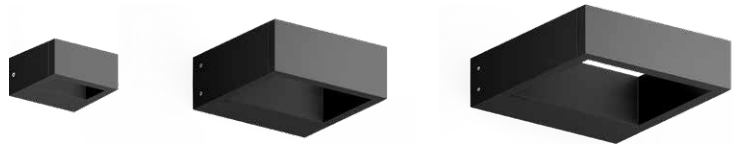

## Luminaire Structure

- Low copper content die cast housing with high corrosion resistance.
- Stainless steel fasteners in grade 316.
- Durable silicone rubber gasket and clear toughened glass.
- Integral control gear.
- Housing is treated with a chemical chromatised protection before powder coating, ensuring high corrosion resistance.